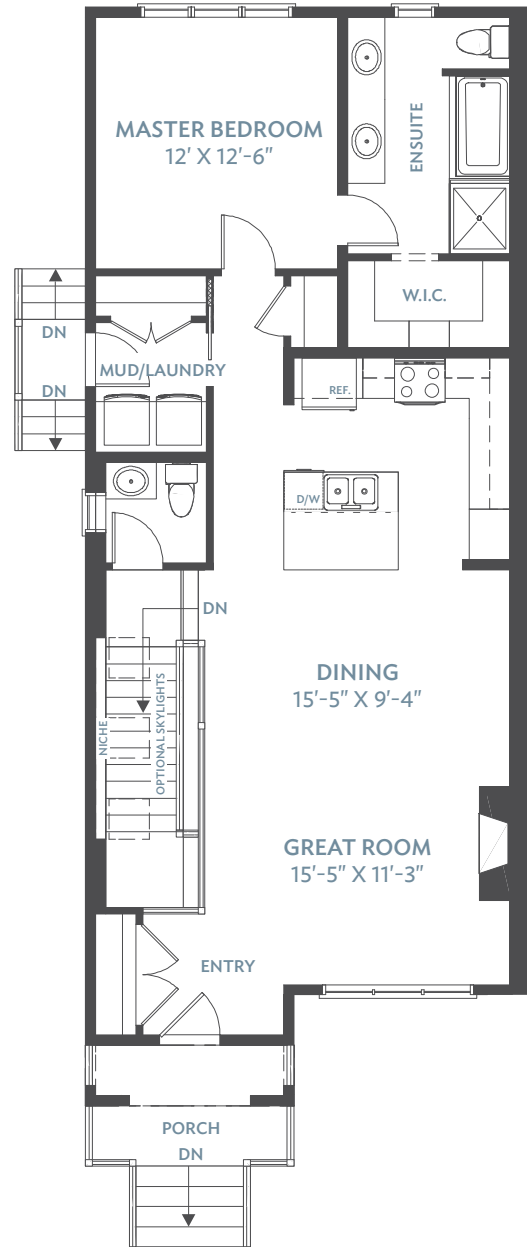

# WALNUT

1,009 SQ.FT. | BUNGALOW VILLA

WALNUT

ELM

# WALNUT

## MAIN FLOOR

HOME	\$	_____
	\$	_____
GST	\$	_____
<b>TOTAL</b>	<b>\$</b>	<b>_____</b>

MAIN | 1,009 SQ.FT.

TOTAL | 1,009 SQ.FT.

# OPTIONS

FULL BASEMENT DEVELOPMENT  
ADDS 783 SQ. FT.

PARTIAL BASEMENT DEVELOPMENT  
ADDS 679 SQ. FT.