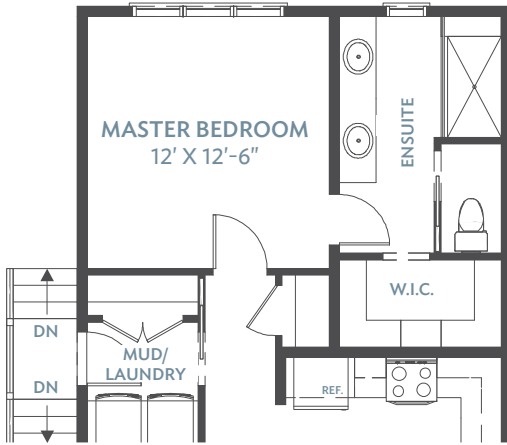

OPTIONS

ENSUITE OPTION 1