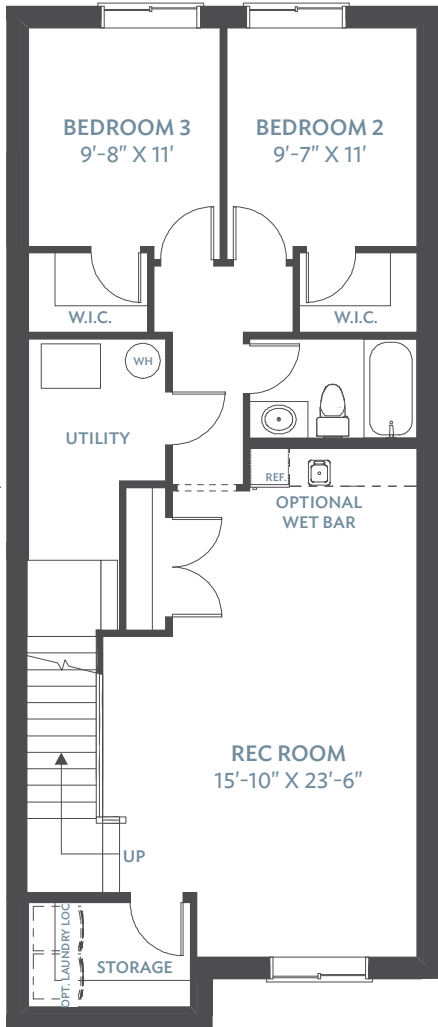

## MAIN FLOOR

HOME	\$	_____
	\$	_____
GST	\$	_____
<b>TOTAL</b>	<b>\$</b>	<b>_____</b>

MAIN | 1,009 SQ.FT.

TOTAL | 1,009 SQ.FT.

# OPTIONS

FULL BASEMENT DEVELOPMENT  
ADDS 783 SQ. FT.

PARTIAL BASEMENT DEVELOPMENT  
ADDS 679 SQ. FT.