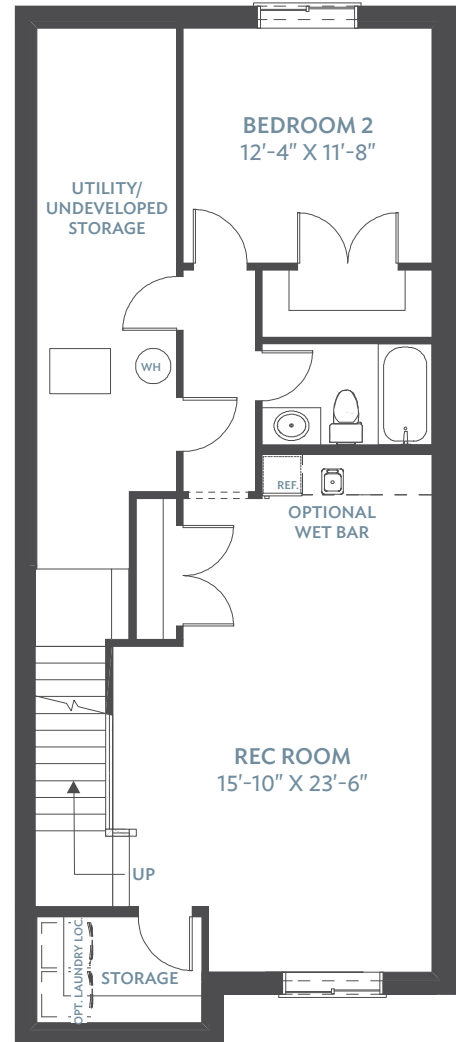

## MAIN FLOOR

HOME	\$	_____
	\$	_____
GST	\$	_____
<b>TOTAL</b>	<b>\$</b>	<b>_____</b>

MAIN | 1,009 SQ.FT.

TOTAL | 1,009 SQ.FT.

# OPTIONS

FULL BASEMENT DEVELOPMENT  
ADDS 783 SQ. FT.

PARTIAL BASEMENT DEVELOPMENT  
ADDS 679 SQ. FT.