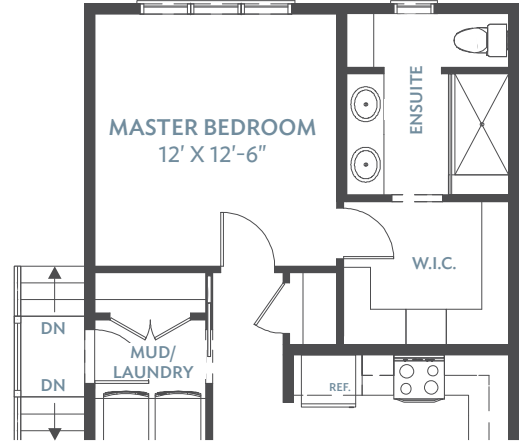

ENSUITE OPTION 2