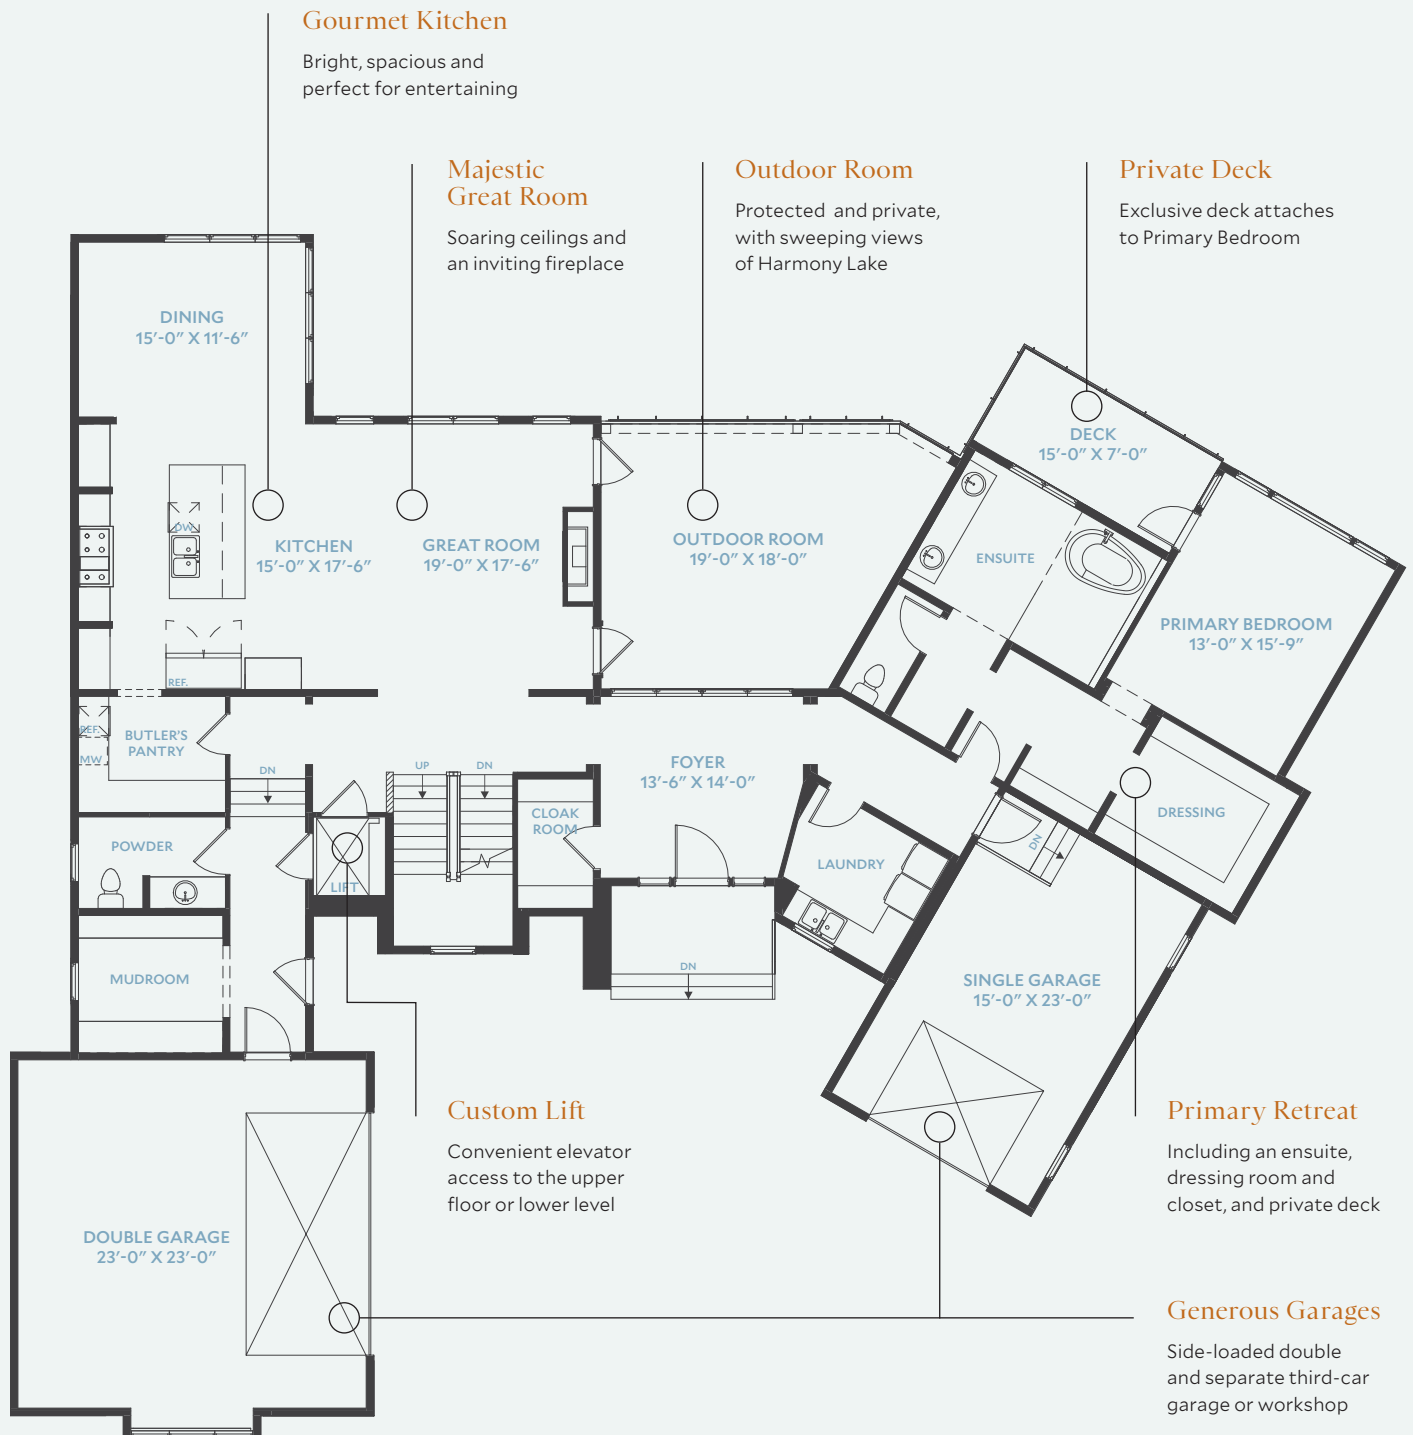

29 Pike Bay

Total Living Space: 4,859 sq.ft. | 3 Bedrooms | 3 Full Baths, 2 Half Baths

A home tailored for the ultimate Harmony lifestyle,
with Baywest's most sophisticated designer specifications.

*An extraordinary home offering the luxury lake lifestyle
you've imagined; everything you're ready to enjoy.*

Main Floor

2,541 SQ.FT.

Upper Floor

431 SQ.FT.

Every Baywest home is warm, inviting, and designed to make a statement.

Walkout Lower Level

1,887 SQ.FT.

Thoughtful details enhance the beauty of the home, and the experience of living within it.