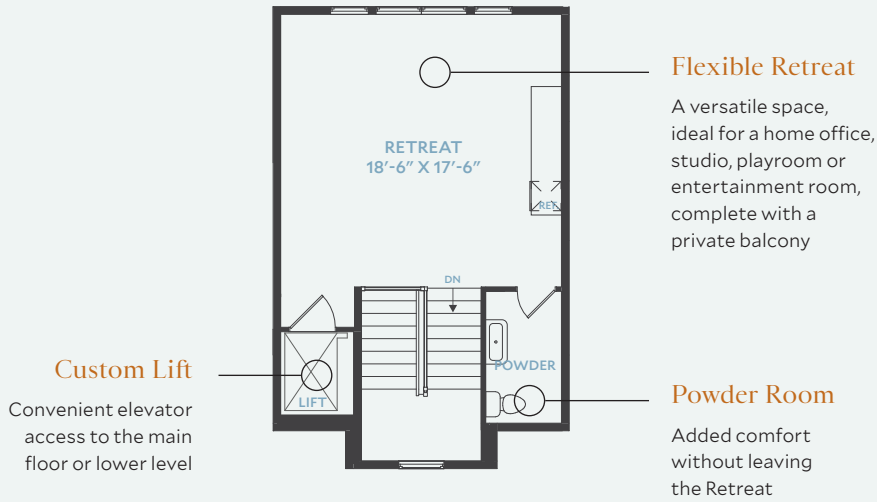

29 Pike Bay

Total Living Space: 4,859 sq.ft. | 3 Bedrooms | 3 Full Baths, 2 Half Baths

A home tailored for the ultimate Harmony lifestyle,
with Baywest's most sophisticated designer specifications.

*An extraordinary home offering the luxury lake lifestyle
you've imagined; everything you're ready to enjoy.*

Main Floor

2,541 SQ.FT.

Upper Floor

431 SQ.FT.

Every Baywest home is warm, inviting, and designed to make a statement.

Walkout Lower Level

1,887 SQ.FT.

Thoughtful details enhance the beauty of the home, and the experience of living within it.