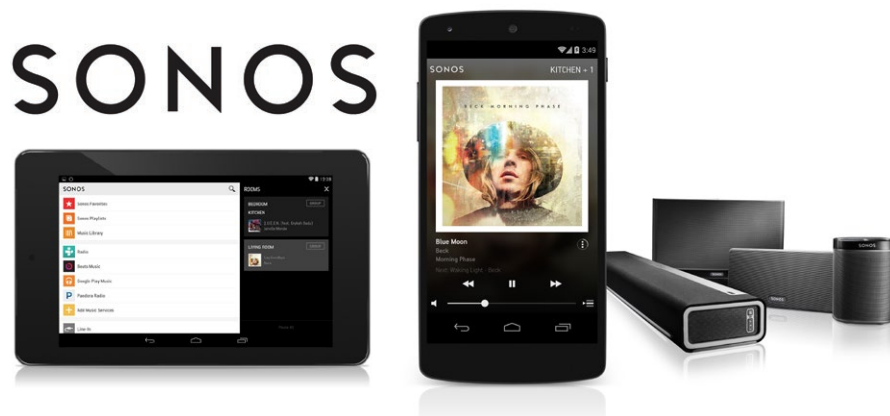

Structured Wiring

Blast those tunes or set the mood in any room of your home with a **SONOS** sound system offering music from around the globe.

- Located in 4 zones with 4 connected amps giving your family the power to play their own favorite melodies. All of these are controlled by your own Apple or Android device.
- Pop that corn and make every night movie night with 5.1 home theatre wiring.

SONOS